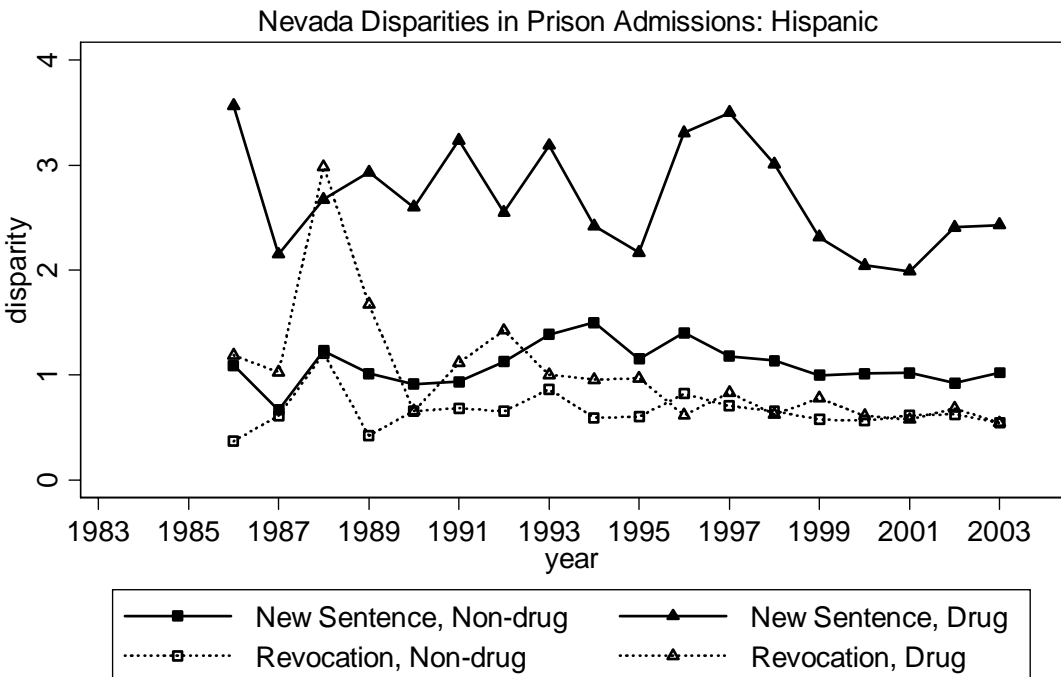

Calculated from National Corrections Reporting Program and Census Population Data
Ratio of Minority Rate to White Rate (Disparity Ratio)

Calculated from National Corrections Reporting Program and Census Population Data
Prison Admissions per 100,000 population over age 14

Calculated from National Corrections Reporting Program and Census Population Data
Ratio Minority Rate to White Rate (Disparity Ratio)

Calculated from National Corrections Reporting Program and Census Population Data
Prison Admissions per 100,000 population over age 14