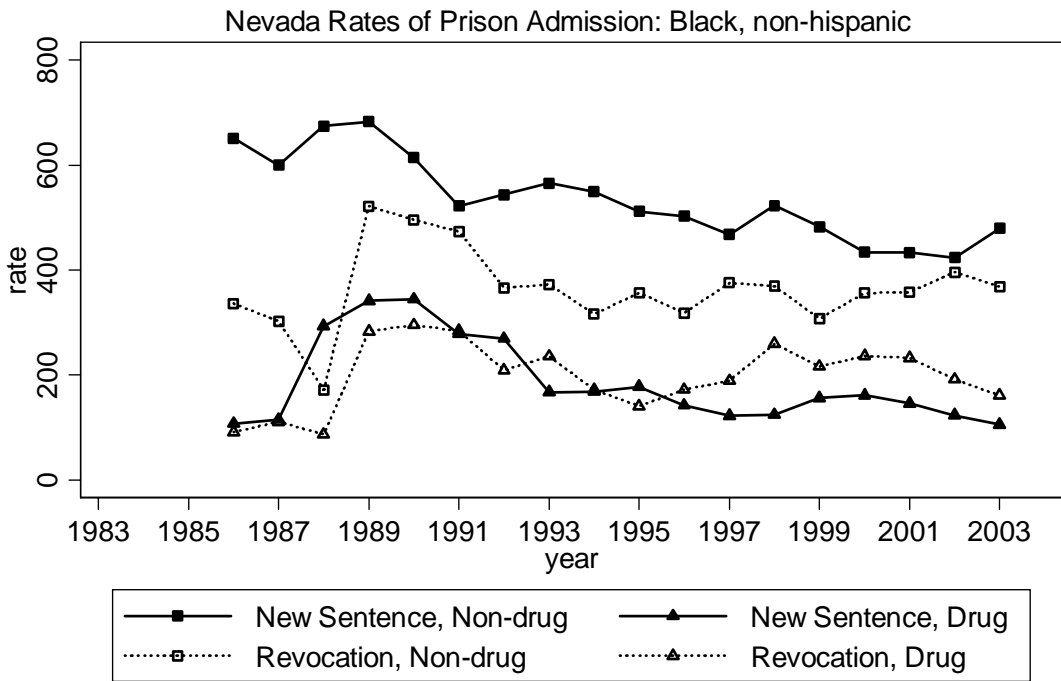

Calculated from National Corrections Reporting Program and Census Population Data
Prison Admissions per 100,000 population over age 14