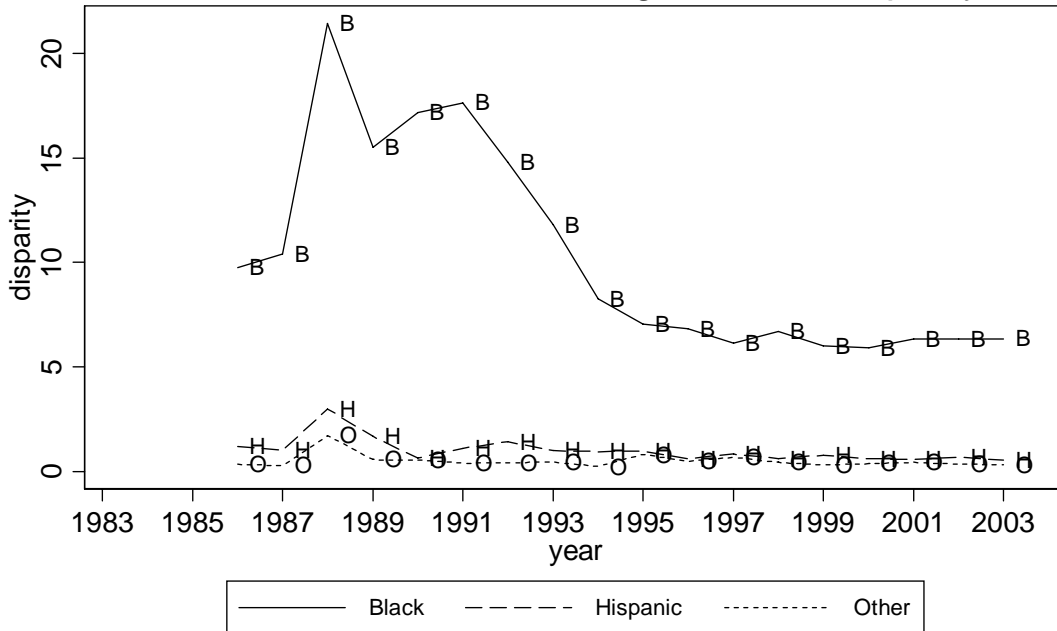

Nevada revocations for drug offenses: disparity

Calculated from National Corrections Reporting Program and Census Population Data
Ratio of Minority Rate to White Rate (Disparity Ratio)