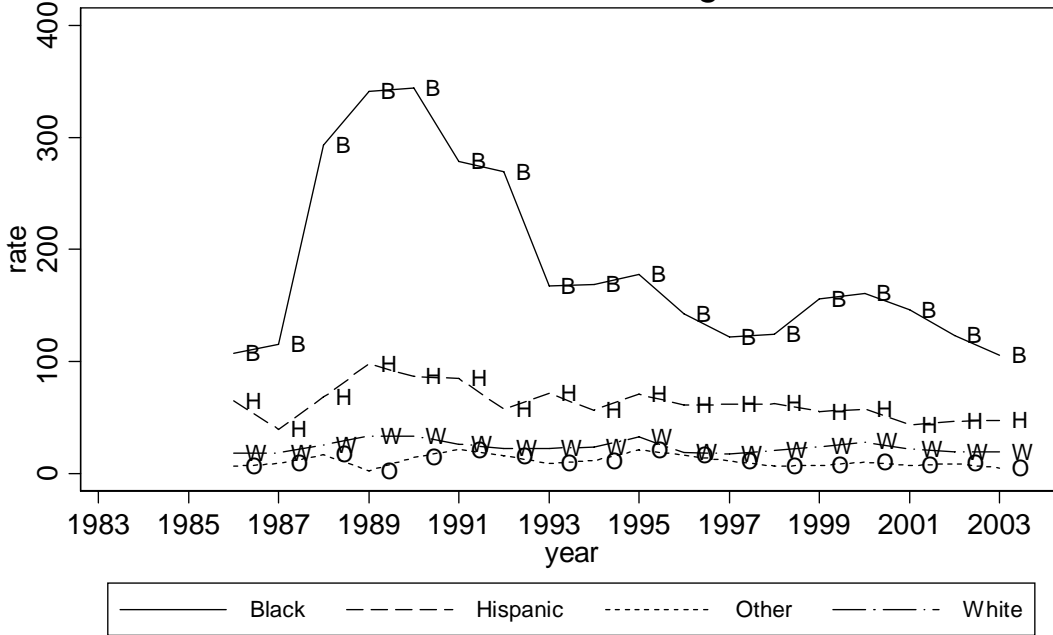

Nevada new sentences for non-drug offenses: rate

Calculated from National Corrections Reporting Program and Census Population Data
Prison Admissions per 100,000 population over age 14

Nevada new sentences for non-drug offenses: disparity

Calculated from National Corrections Reporting Program and Census Population Data
Ratio of Minority Rate to White Rate (Disparity Ratio)

Nevada new sentences for drug offenses: rate

Calculated from National Corrections Reporting Program and Census Population Data
Prison Admissions per 100,000 population over age 14