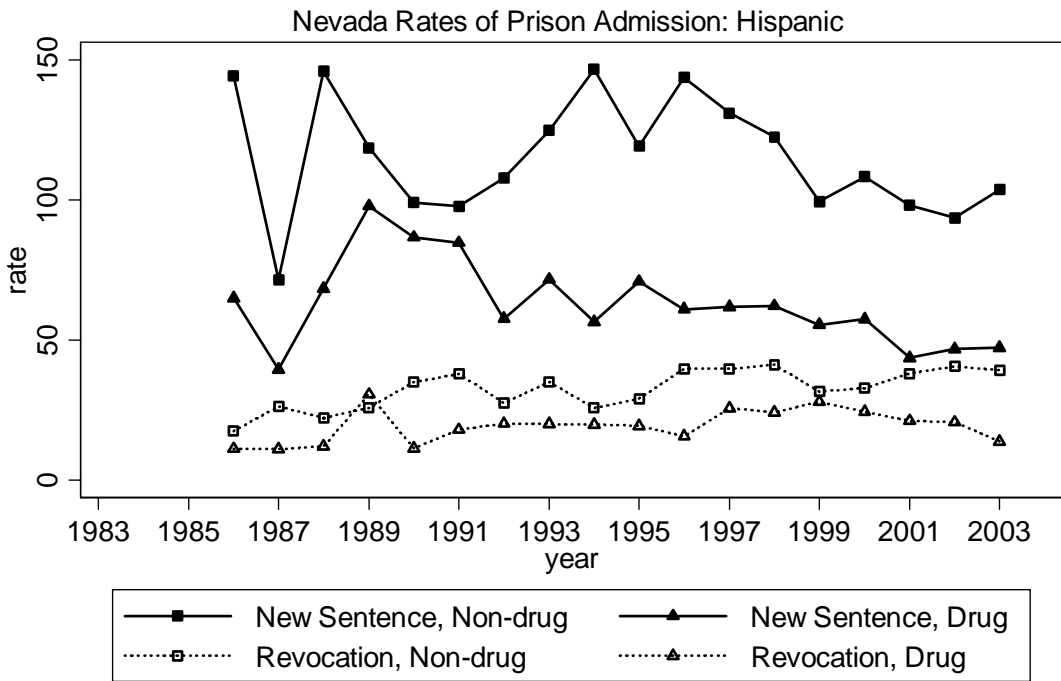

Calculated from National Corrections Reporting Program and Census Population Data
Prison Admissions per 100,000 population over age 14