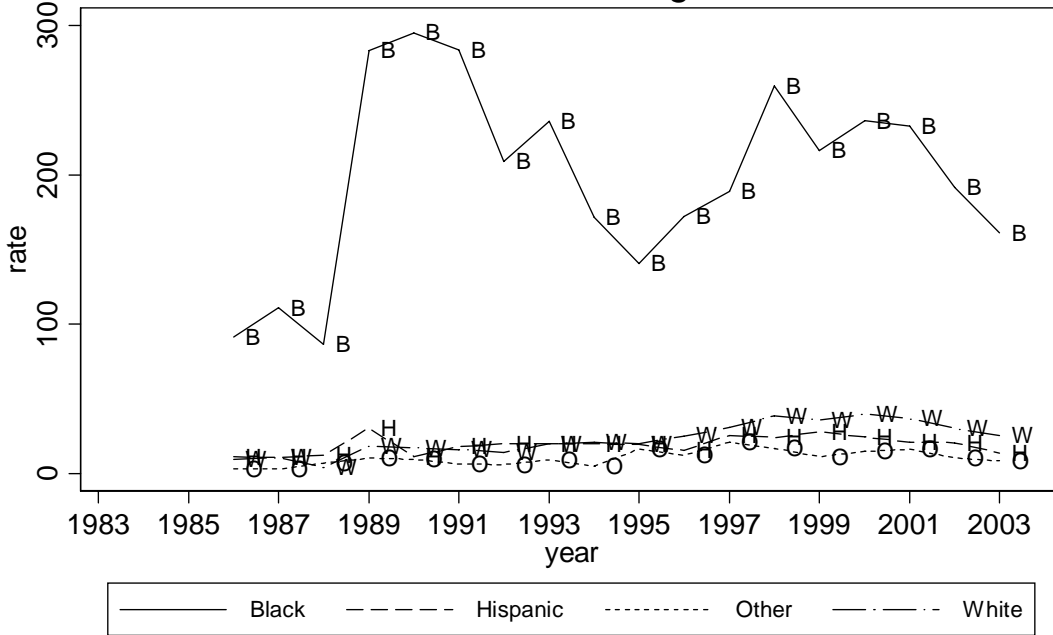

Nevada revocations for drug offenses: rate

Calculated from National Corrections Reporting Program and Census Population Data
Prison Admissions per 100,000 population over age 14