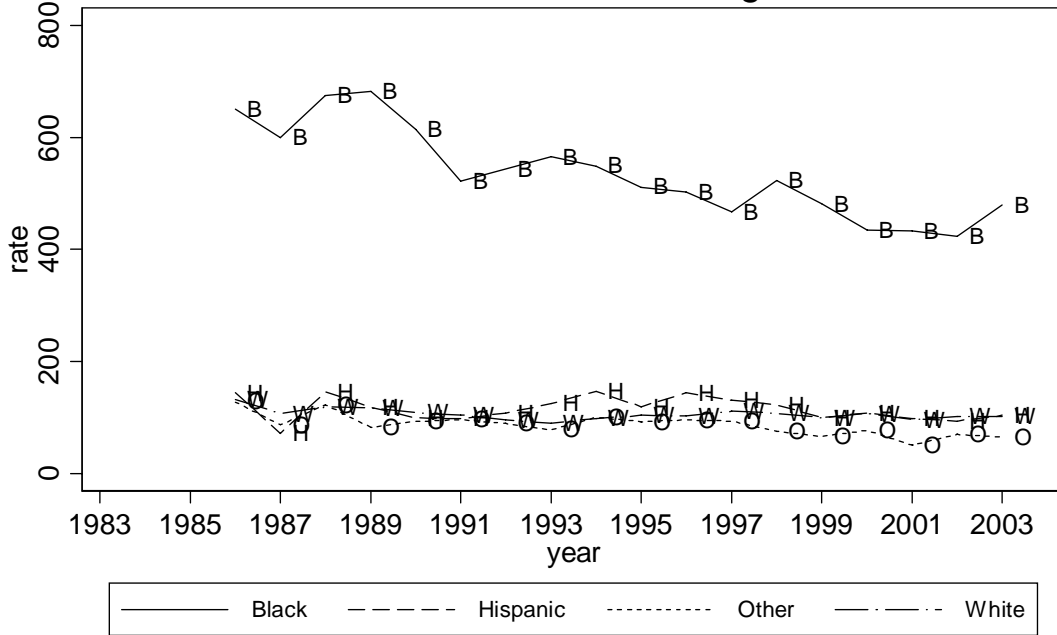

Nevada new sentences for non-drug offenses: rate

Calculated from National Corrections Reporting Program and Census Population Data
Prison Admissions per 100,000 population over age 14

Nevada new sentences for non-drug offenses: disparity

Calculated from National Corrections Reporting Program and Census Population Data
Ratio of Minority Rate to White Rate (Disparity Ratio)

Nevada new sentences for drug offenses: rate

Calculated from National Corrections Reporting Program and Census Population Data
Prison Admissions per 100,000 population over age 14