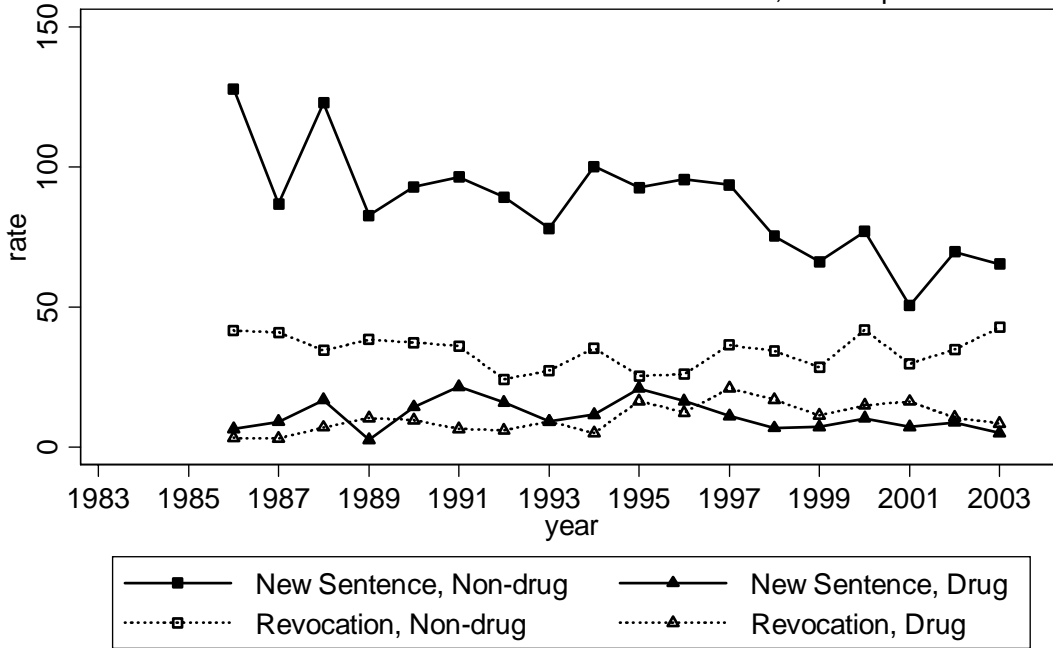

Calculated from National Corrections Reporting Program and Census Population Data
Ratio of Minority Rate to White Rate (Disparity Ratio)

Calculated from National Corrections Reporting Program and Census Population Data
Prison Admissions per 100,000 population over age 14

Calculated from National Corrections Reporting Program and Census Population Data
Ratio Minority Rate to White Rate (Disparity Ratio)

Calculated from National Corrections Reporting Program and Census Population Data
Prison Admissions per 100,000 population over age 14

Calculated from National Corrections Reporting Program and Census Population Data
Ratio Minority Rate to White Rate (Disparity Ratio)

Nevada Rates of Prison Admission: Other Race, non-hispanic

Calculated from National Corrections Reporting Program and Census Population Data
Prison Admissions per 100,000 population over age 14