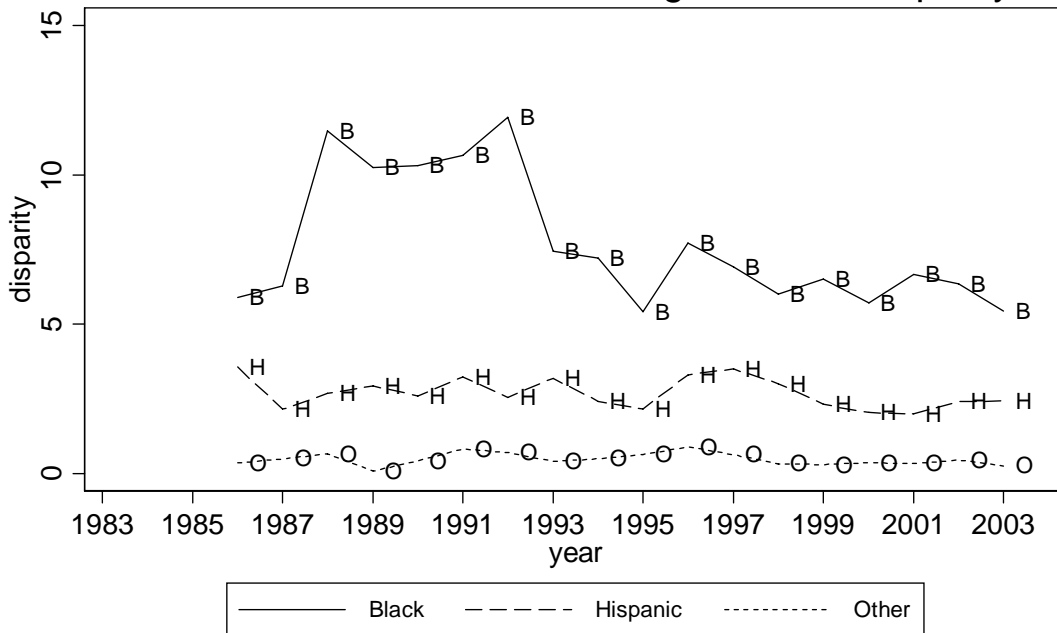

Nevada new sentences for drug offenses: disparity

Calculated from National Corrections Reporting Program and Census Population Data
Ratio of Minority Rate to White Rate (Disparity Ratio)