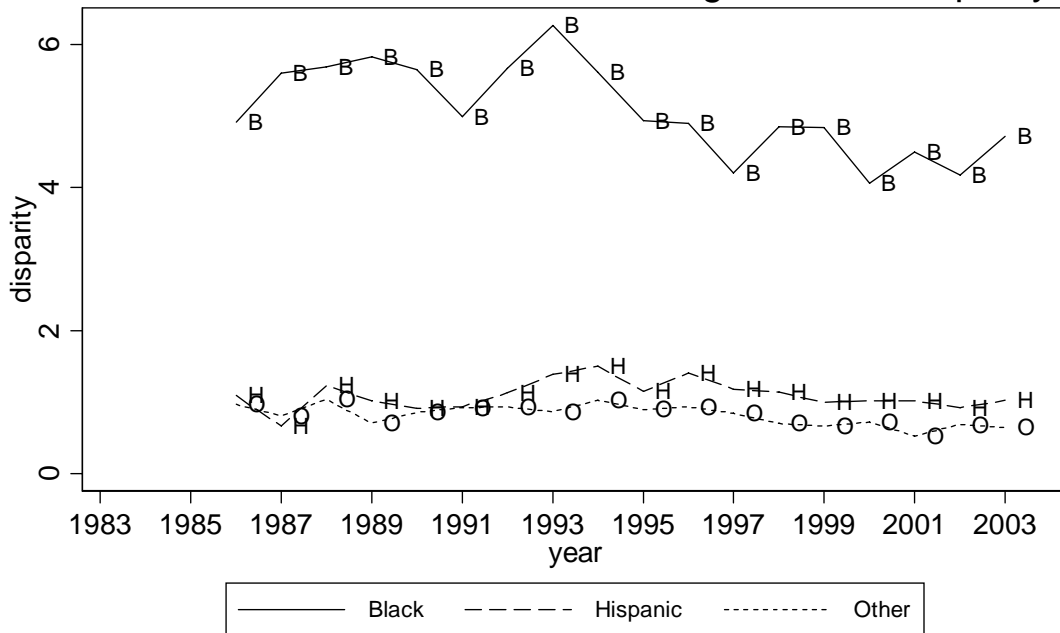

Nevada new sentences for non-drug offenses: rate

Calculated from National Corrections Reporting Program and Census Population Data
Prison Admissions per 100,000 population over age 14

Nevada new sentences for non-drug offenses: disparity

Calculated from National Corrections Reporting Program and Census Population Data
Ratio of Minority Rate to White Rate (Disparity Ratio)

Nevada new sentences for drug offenses: rate

Calculated from National Corrections Reporting Program and Census Population Data
Prison Admissions per 100,000 population over age 14