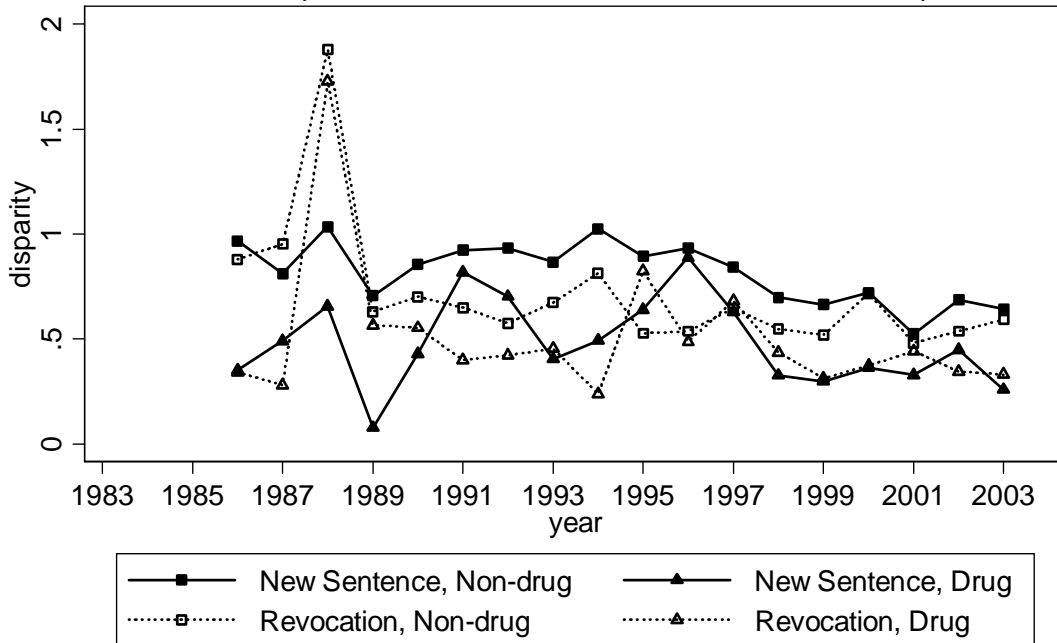

Nevada Disparities in Prison Admissions: Other Race, non-hispanic

Calculated from National Corrections Reporting Program and Census Population Data
Ratio Minority Rate to White Rate (Disparity Ratio)