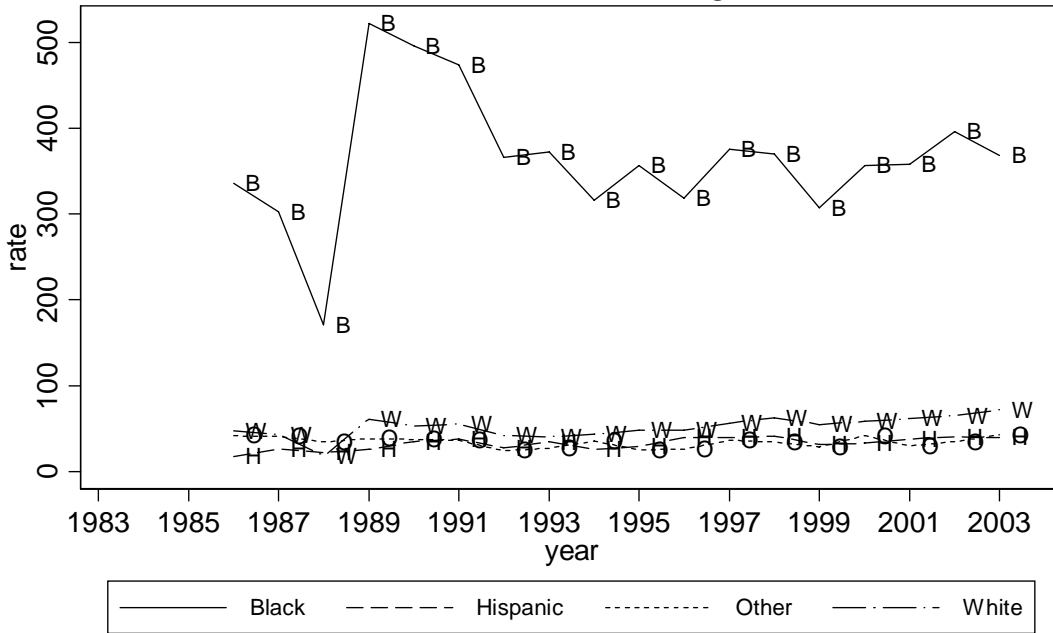

Calculated from National Corrections Reporting Program and Census Population Data
Ratio of Minority Rate to White Rate (Disparity Ratio)

Nevada new sentences for drug offenses: rate

Calculated from National Corrections Reporting Program and Census Population Data
Prison Admissions per 100,000 population over age 14

Nevada new sentences for drug offenses: disparity

Calculated from National Corrections Reporting Program and Census Population Data
Ratio of Minority Rate to White Rate (Disparity Ratio)

Nevada revocations for non-drug offenses: rate