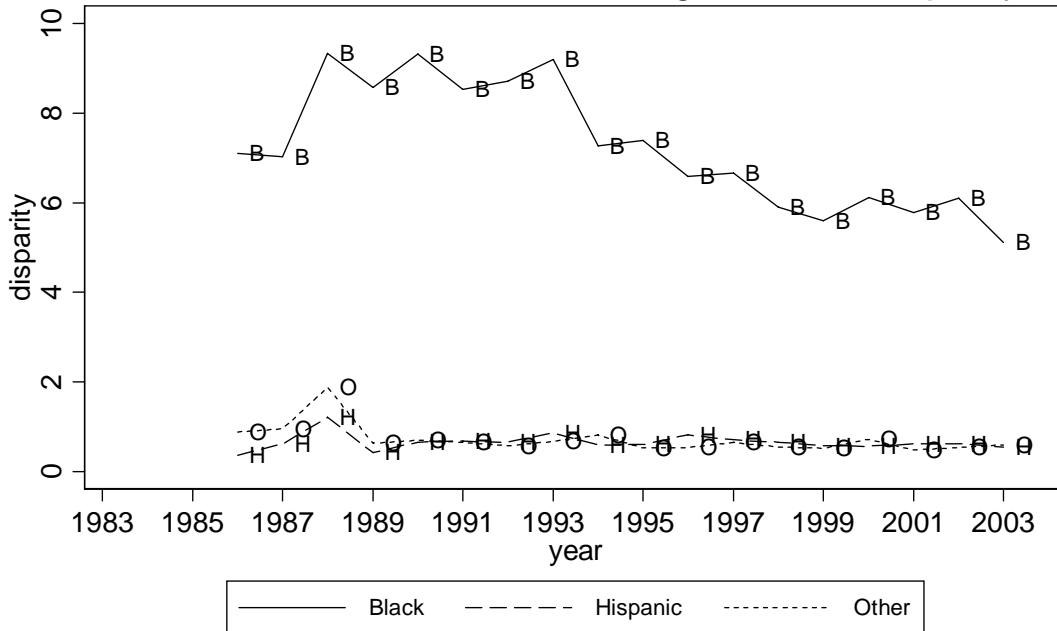

Nevada new sentences for drug offenses: disparity

Calculated from National Corrections Reporting Program and Census Population Data
Ratio of Minority Rate to White Rate (Disparity Ratio)

Nevada revocations for non-drug offenses: rate

Calculated from National Corrections Reporting Program and Census Population Data
Prison Admissions per 100,000 population over age 14

Nevada revocations for non-drug offenses: disparity

Calculated from National Corrections Reporting Program and Census Population Data
Ratio of Minority Rate to White Rate (Disparity Ratio)