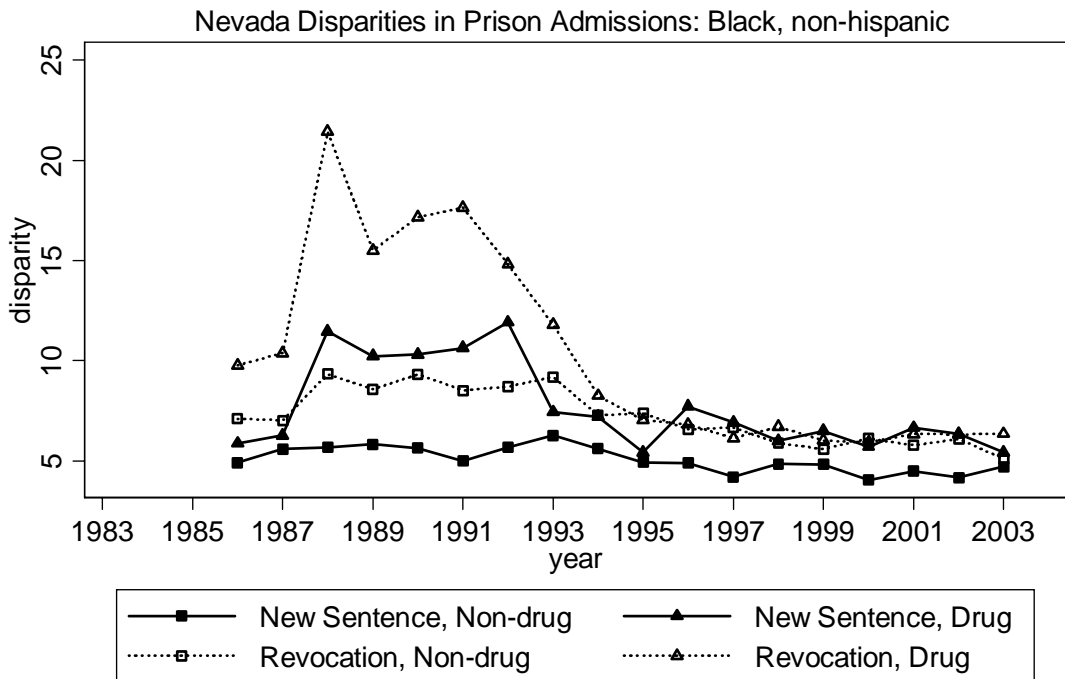

Nevada revocations for drug offenses: rate

Calculated from National Corrections Reporting Program and Census Population Data
Prison Admissions per 100,000 population over age 14

Nevada revocations for drug offenses: disparity

Calculated from National Corrections Reporting Program and Census Population Data
Ratio of Minority Rate to White Rate (Disparity Ratio)

Calculated from National Corrections Reporting Program and Census Population Data
Prison Admissions per 100,000 population over age 14