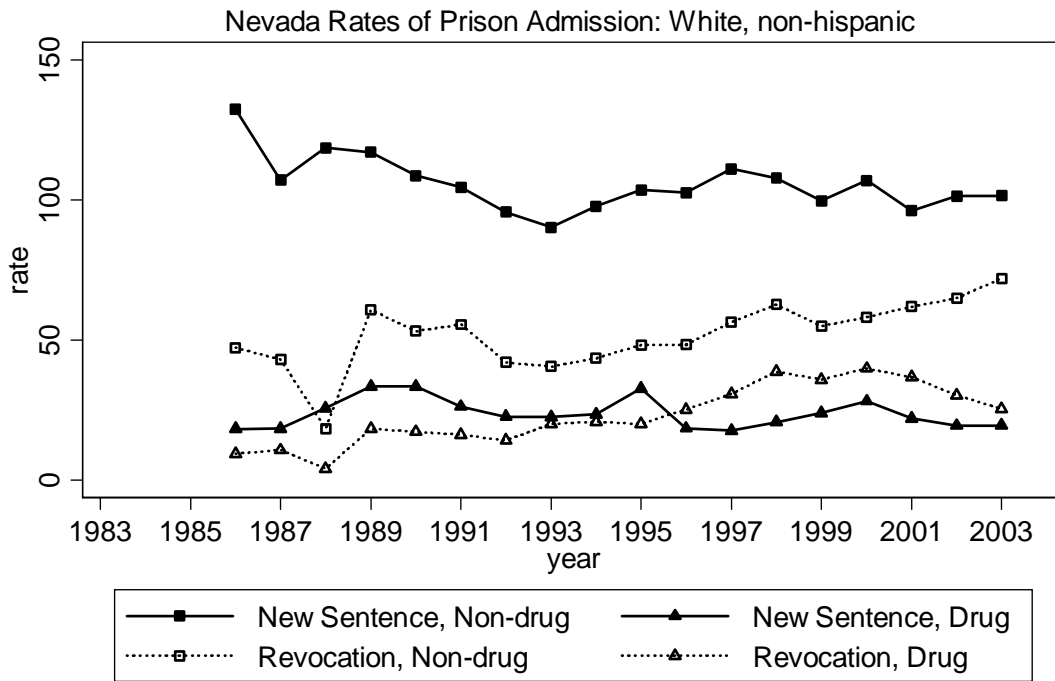

Calculated from National Corrections Reporting Program and Census Population Data
Ratio Minority Rate to White Rate (Disparity Ratio)

Calculated from National Corrections Reporting Program and Census Population Data
Prison Admissions per 100,000 population over age 14

Calculated from National Corrections Reporting Program and Census Population Data
Ratio Minority Rate to White Rate (Disparity Ratio)

Nevada Rates of Prison Admission: Other Race, non-hispanic

Calculated from National Corrections Reporting Program and Census Population Data
Prison Admissions per 100,000 population over age 14

Nevada Disparities in Prison Admissions: Other Race, non-hispanic

Calculated from National Corrections Reporting Program and Census Population Data
Ratio Minority Rate to White Rate (Disparity Ratio)

Calculated from National Corrections Reporting Program and Census Population Data
 Prison Admissions per 100,000 population over age 14