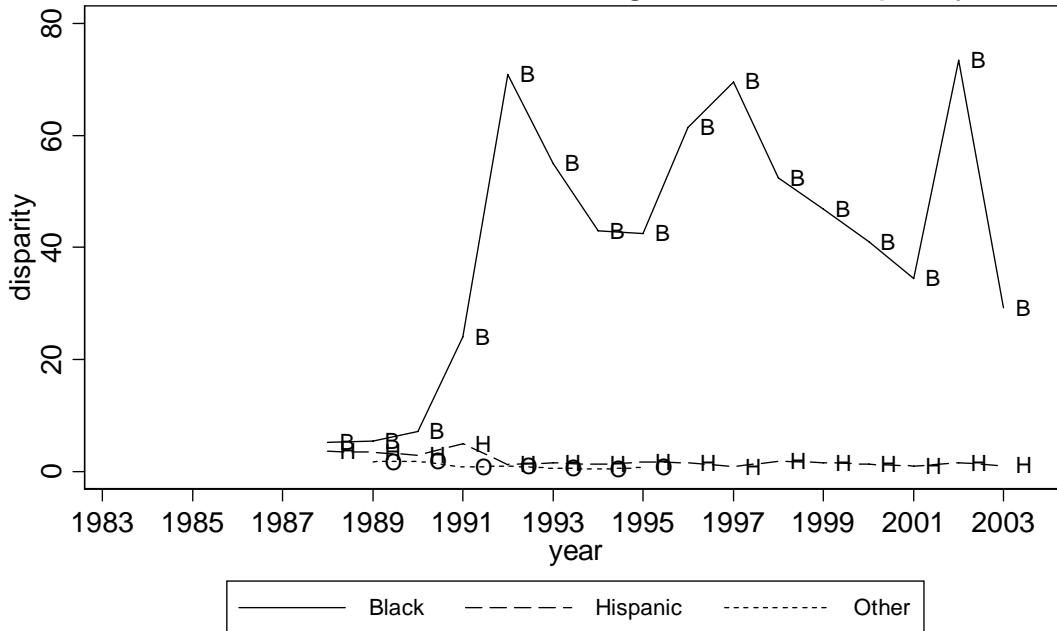

Florida revocations for drug offenses: disparity

Calculated from National Corrections Reporting Program and Census Population Data
Ratio of Minority Rate to White Rate (Disparity Ratio)