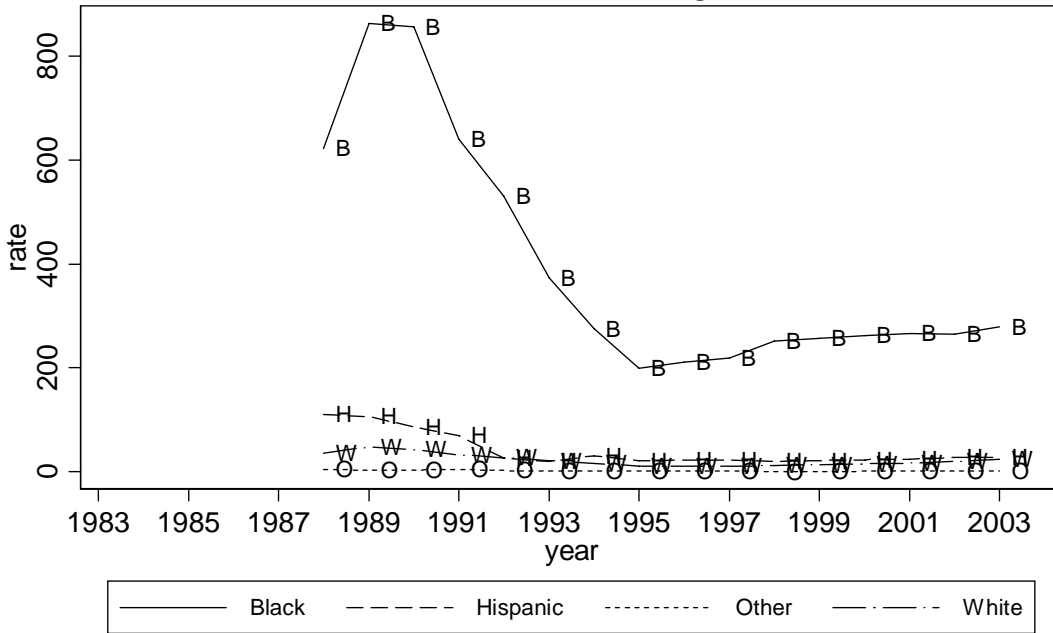

Florida new sentences for non-drug offenses: rate

Calculated from National Corrections Reporting Program and Census Population Data
Prison Admissions per 100,000 population over age 14

Florida new sentences for non-drug offenses: disparity

Calculated from National Corrections Reporting Program and Census Population Data
Ratio of Minority Rate to White Rate (Disparity Ratio)

Florida new sentences for drug offenses: rate

Calculated from National Corrections Reporting Program and Census Population Data
Prison Admissions per 100,000 population over age 14