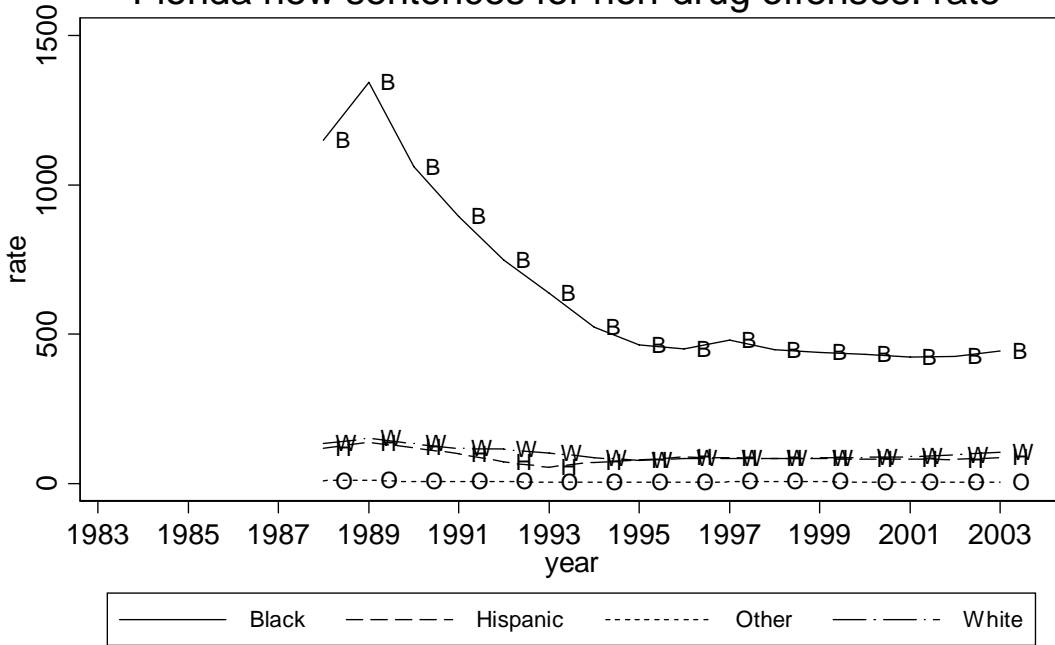

Florida new sentences for non-drug offenses: rate

Calculated from National Corrections Reporting Program and Census Population Data
Prison Admissions per 100,000 population over age 14

Florida new sentences for non-drug offenses: disparity

Calculated from National Corrections Reporting Program and Census Population Data
Ratio of Minority Rate to White Rate (Disparity Ratio)

Florida new sentences for drug offenses: rate

Calculated from National Corrections Reporting Program and Census Population Data
Prison Admissions per 100,000 population over age 14