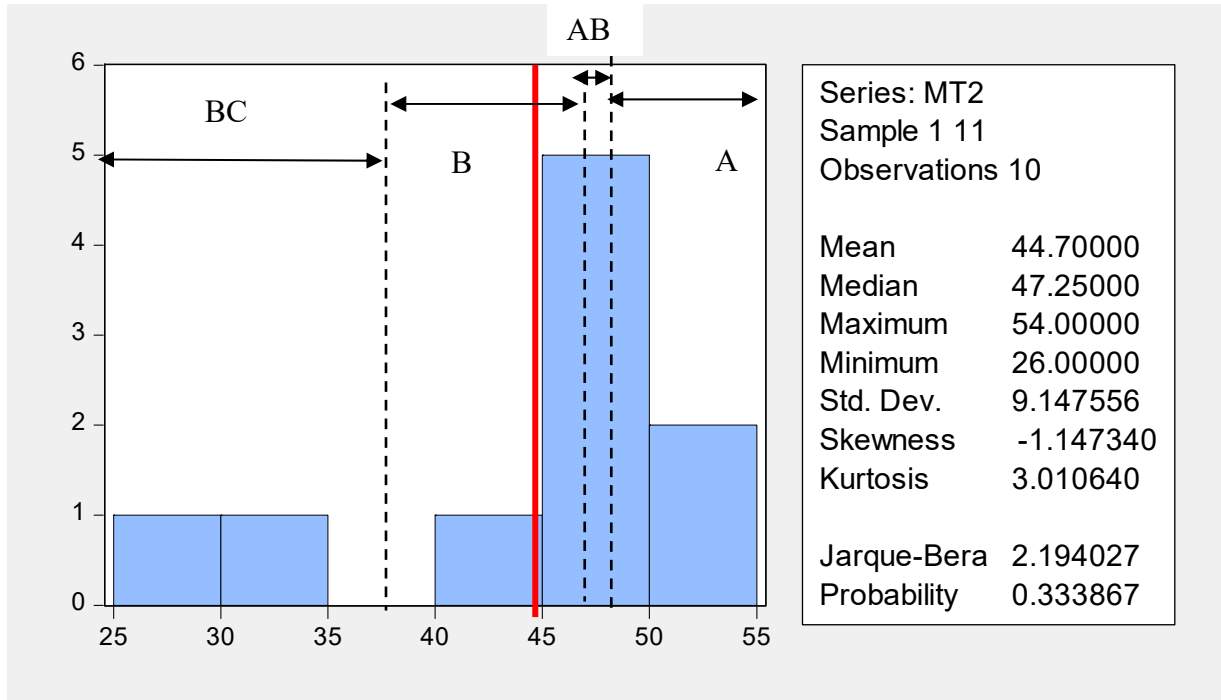

Midterm 2 Exam Statistics

Grade Range	N	%
A 54-49	4	40.0
AB 48-48	1	10.0
B 46.5-43.5	3	30.0
BC 31-26	1	20.0

Note: These grades are for *indicative purposes only*.

Scores normalized by 60.