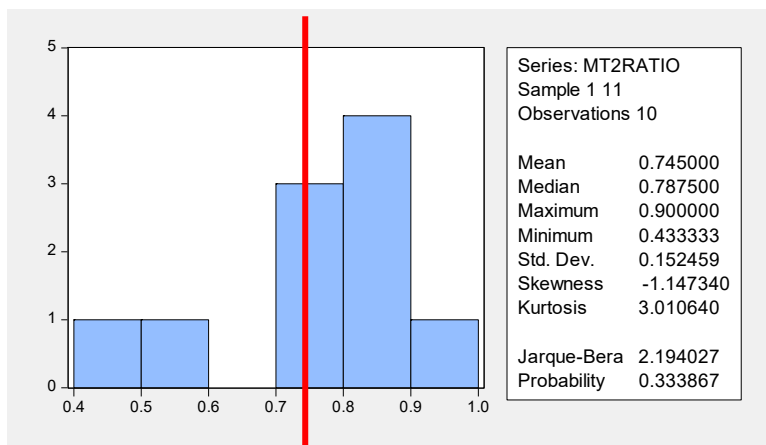

Midterm 2 Exam Statistics

Grade Range	N	%
A 54-49	4	40.0
AB 48-48	1	10.0
B 46.5-43.5	3	30.0
BC 31-26	1	20.0

Note: These grades are for *indicative purposes only*.

Scores normalized by 60.