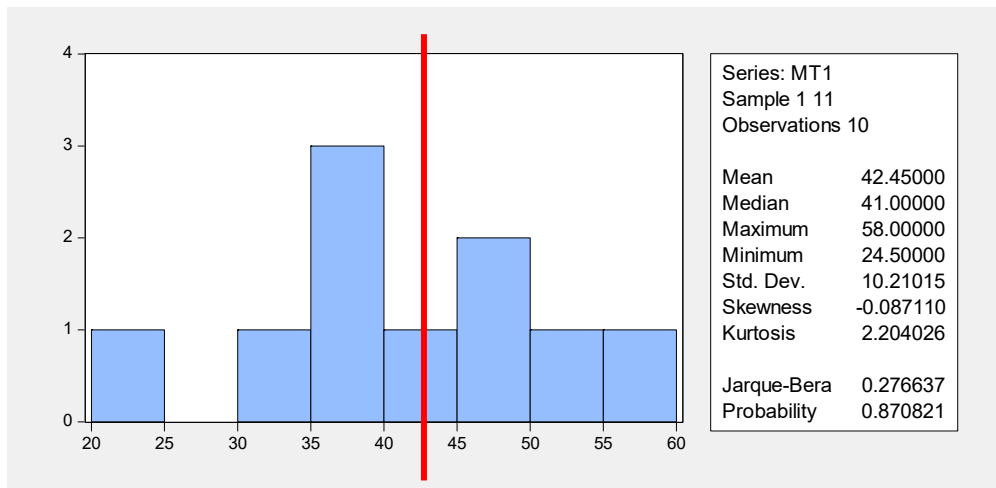

Midterm 1 Exam Statistics

Grade Range	N	%
A 55-48.5	4	40.0
AB 43.5-43.5	1	10.0
B 38.5-34	4	40.0
BC 24.5-24.5	1	10.0

Note: These grades are for *indicative purposes only*.

Scores normalized by 60.