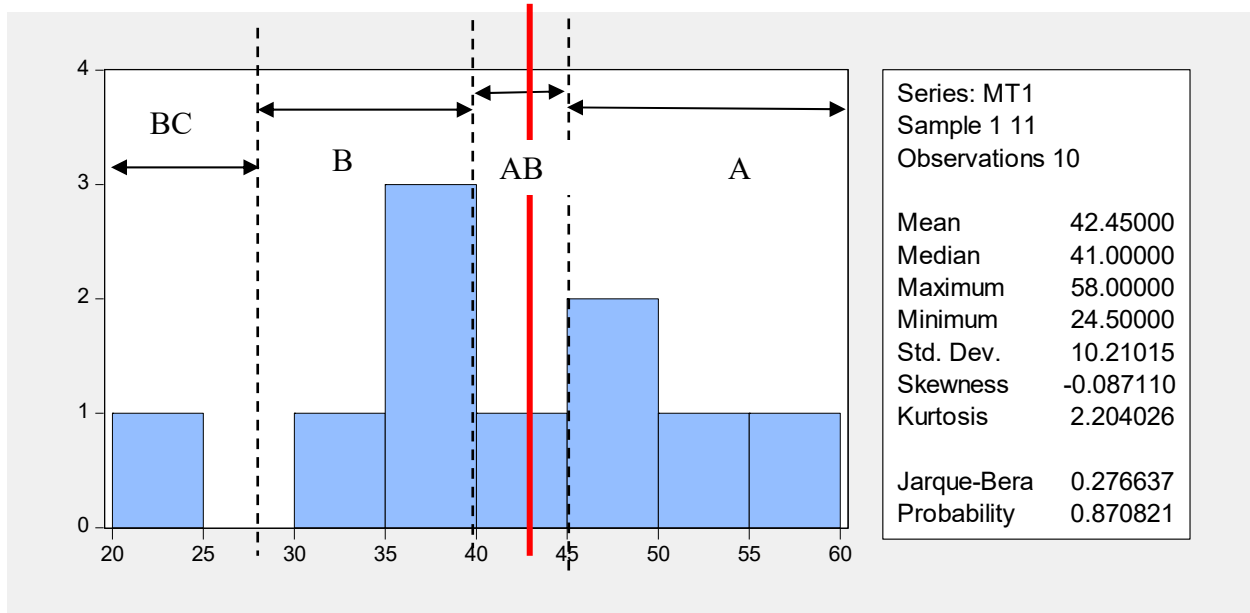

Midterm 1 Exam Statistics

Grade Range	N	%
A 55-48.5	4	40.0
AB 43.5-43.5	1	10.0
B 38.5-34	4	40.0
BC 24.5-24.5	1	10.0

Note: These grades are for *indicative purposes only*.

Scores normalized by 60.