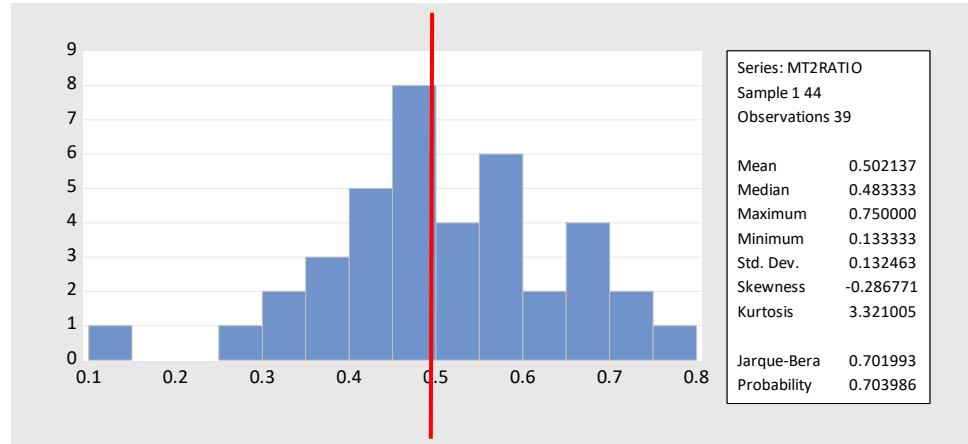

Midterm Exam 2 Statistics/Grading

Note: Score out of 60 points

Grade ranges below are for indicative purposes only. Your overall course grade will be a weighted average of point scores.

Grade	Range	N	% of total
A	45-33	15	38.5%
AB	32-29	6	16.7%
B	28-23	14	35.9
BC	20-19	2	5.1%
C	15-15	1	2.6%
D	8-8	1	2.6%

Note: Scores normalized to 1.00

Scatterplot Midterm 1 and Midterm 2 scores

22.11.2020