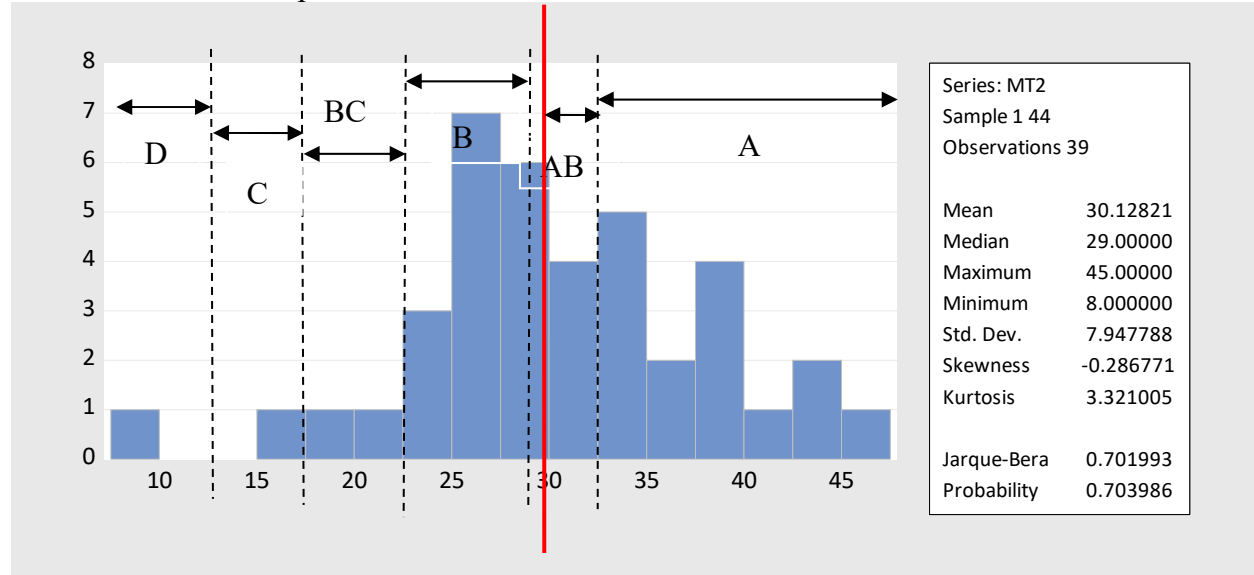

Midterm Exam 2 Statistics/Grading

Note: Score out of 60 points

Grade ranges below are for indicative purposes only. Your overall course grade will be a weighted average of point scores.

Grade	Range	N	% of total
A	45-33	15	38.5%
AB	32-29	6	16.7%
B	28-23	14	35.9
BC	20-19	2	5.1%
C	15-15	1	2.6%
D	8-8	1	2.6%

Note: Scores normalized to 1.00

Scatterplot Midterm 1 and Midterm 2 scores

22.11.2020