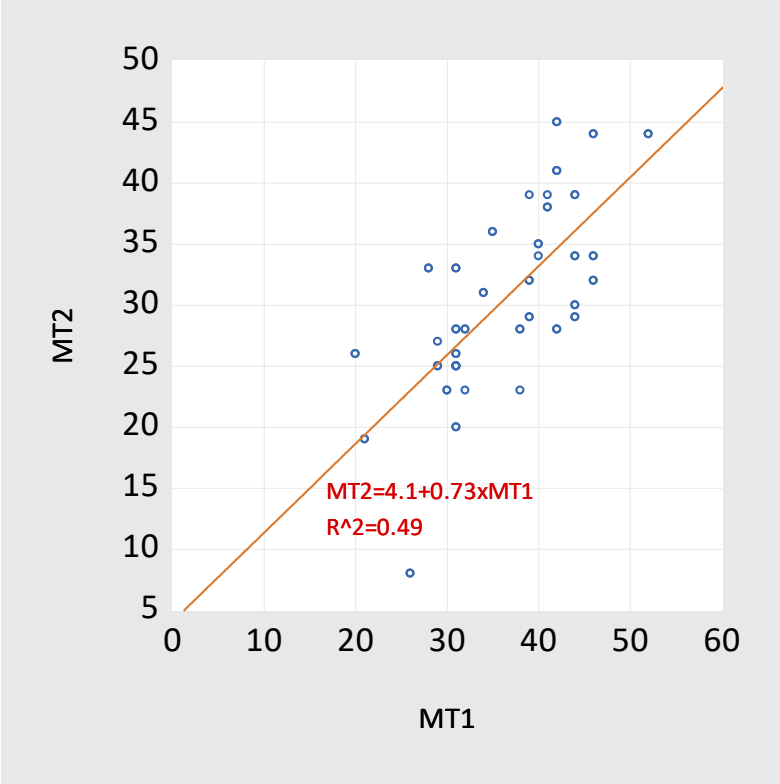

Midterm Exam 2 Statistics/Grading

Note: Score out of 60 points

Grade ranges below are for indicative purposes only. Your overall course grade will be a weighted average of point scores.

Grade	Range	N	% of total
A	45-33	15	38.5%
AB	32-29	6	16.7%
B	28-23	14	35.9
BC	20-19	2	5.1%
C	15-15	1	2.6%
D	8-8	1	2.6%

Note: Scores normalized to 1.00

Scatterplot Midterm 1 and Midterm 2 scores

22.11.2020