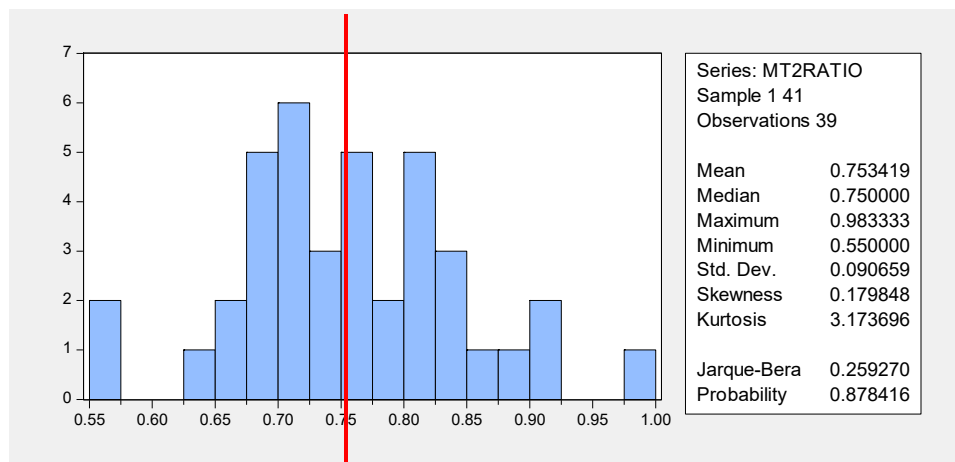

Midterm 2 Exam Statistics/Grading

Grade ranges below are for indicative purposes only. Your overall course grade will be a weighted average of point scores.

Grade	Range	N	% of total
A	59-48	13	33.3%
AB	47-45	7	17.9%
B	44-41	14	35.9%
BC	40-38	3	7.7%
C	34-33	2	5.1%

Normalized scores (i.e., scores divided by 60)