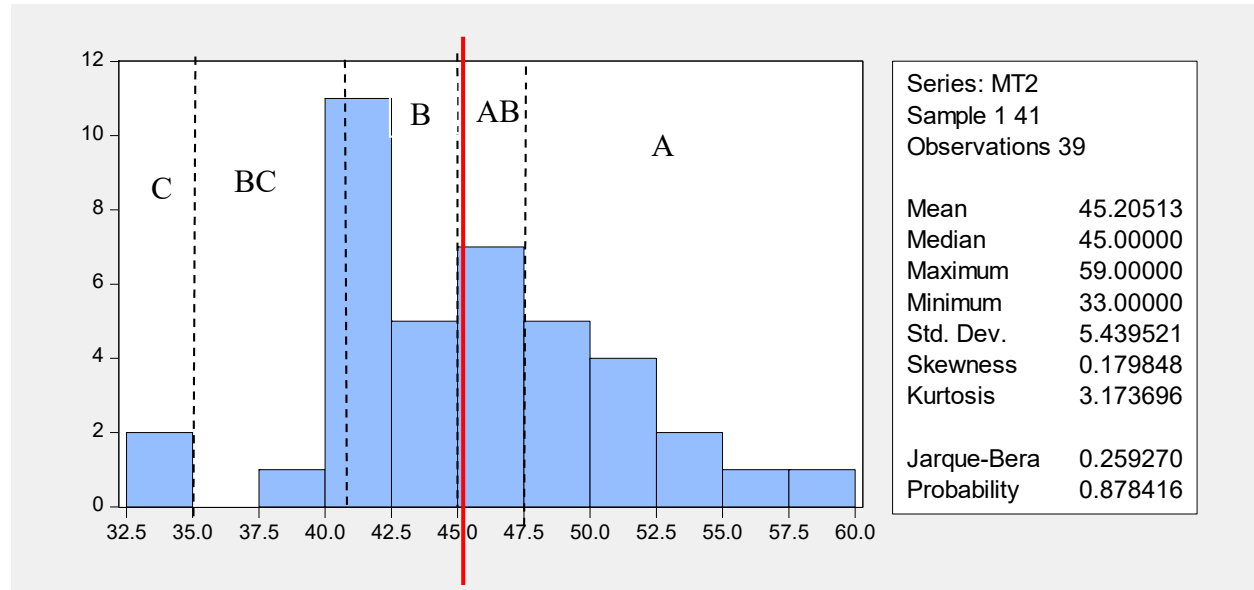

Midterm 2 Exam Statistics/Grading

Grade ranges below are for indicative purposes only. Your overall course grade will be a weighted average of point scores.

Grade	Range	N	% of total
A	59-48	13	33.3%
AB	47-45	7	17.9%
B	44-41	14	35.9%
BC	40-38	3	7.7%
C	34-33	2	5.1%

Normalized scores (i.e., scores divided by 60)