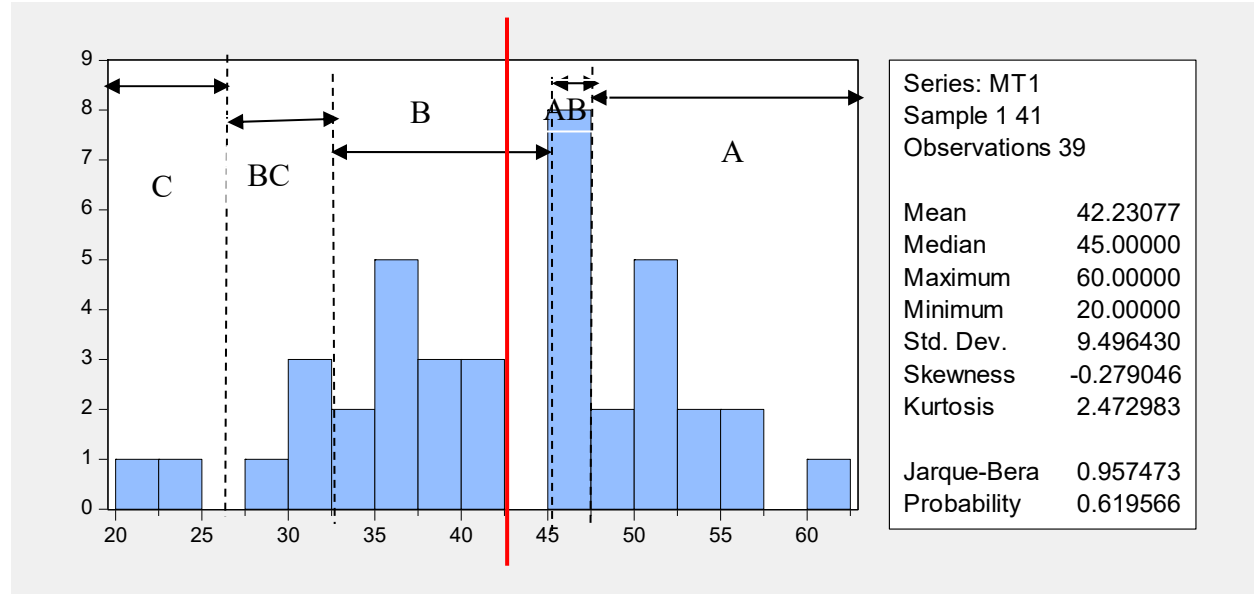

Midterm 1 Exam Statistics/Grading

Grade ranges below are for indicative purposes only. Your overall course grade will be a weighted average of point scores.

Grade	Range	N	% of total
A	60-48	12	28.6%
AB	47-45	8	17.1%
B	42-33	13	34.3%
BC	31-29	4	8.6%
C	23-20	2	5.7%

Normalized scores (i.e., scores divided by 60)