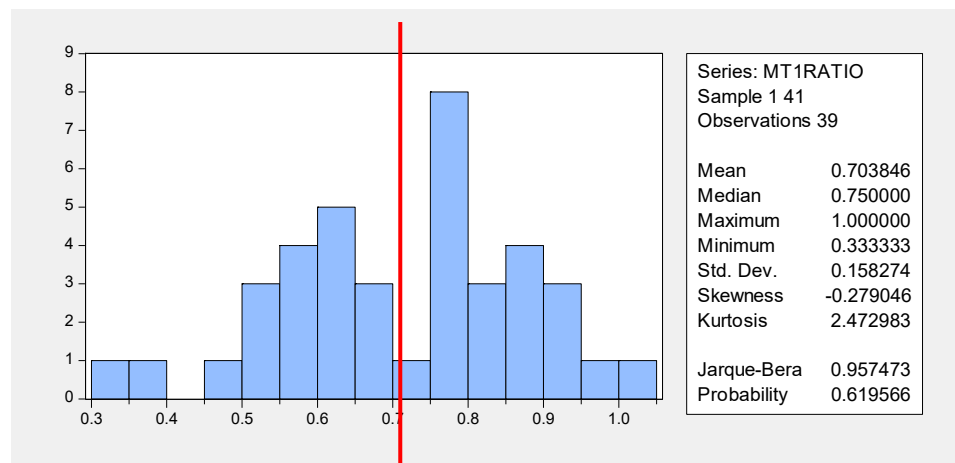

Midterm 1 Exam Statistics/Grading

Grade ranges below are for indicative purposes only. Your overall course grade will be a weighted average of point scores.

Grade	Range	N	% of total
A	60-48	12	28.6%
AB	47-45	8	17.1%
B	42-33	13	34.3%
BC	31-29	4	8.6%
C	23-20	2	5.7%

Normalized scores (i.e., scores divided by 60)